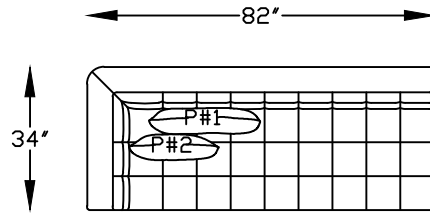

124820  
COMODO SOFA

124817L & R  
COMODO ONE ARM SOFA  
\*SHOWN AS A LEFT

124810L & R  
COMODO ONE ARM LOVESEAT  
\*SHOWN AS A LEFT

124804  
COMODO CHAIR

124853L & R  
COMODO RETURN SOFA  
\*SHOWN AS A LEFT

124864L & R  
ARMLESS LOVESEAT W/BUMPER  
\*SHOWN AS A LEFT

PILLOW DESCRIPTION

<p>P#1</p>	<p>P#2</p>	<p>P#3</p>
<p>Back pillows 25" X 16" P1248BPL</p>	<p>Kidney pillows 21" X 11" P1248BPS</p>	<p>BOLSTER PILLOW 5" X 22" X 9" P1202AP</p>

\*124820 NOT TO SCALE

124801  
OTTOMAN

Scale: 1/4" = 1'-00"

This schematic is current as 11/03/21. The company reserves the right to change dimensions and products offered. A more recent schematic may be available for this series. To see the most current schematic, go to <http://lazarind.com>