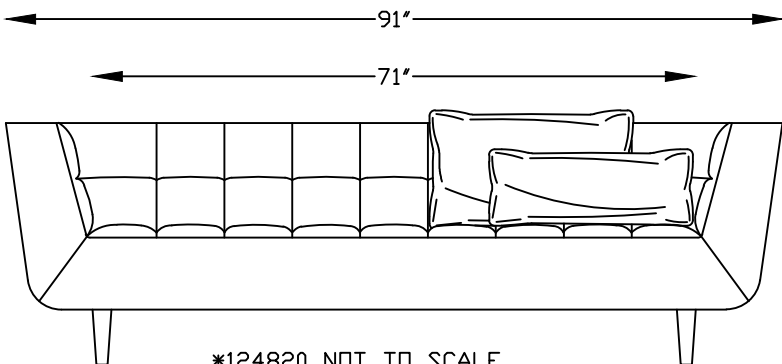

124820  
COMODO SOFA

124817L & R  
COMODO ONE ARM SOFA  
\*SHOWN AS A LEFT

124810L & R  
COMODO ONE ARM LOVESEAT  
\*SHOWN AS A LEFT

124804  
COMODO CHAIR

124853L & R  
COMODO RETURN SOFA  
\*SHOWN AS A LEFT

124864L & R  
ARMLESS LOVESEAT W/BUMPER  
\*SHOWN AS A LEFT

PILLOW DESCRIPTION

<p>P#1</p>	<p>P#2</p>	<p>P#3</p>
<p>Back pillows 25" X 16" P1248BPL</p>	<p>Kidney pillows 21" X 11" P1248BPS</p>	<p>BOLSTER PILLOW 5" X 22" X 9" P1202AP</p>

\*124820 NOT TO SCALE

124801  
OTTOMAN

Scale: 1/4" = 1'-00"

This schematic is current as 11/03/21. The company reserves the right to change dimensions and products offered. A more recent schematic may be available for this series. To see the most current schematic, go to <http://lazarind.com>