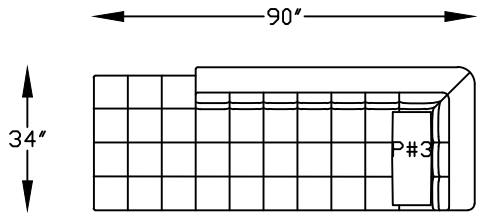

124820  
COMODO SOFA

124817L & R  
COMODO ONE ARM SOFA  
\*SHOWN AS A LEFT

124810L & R  
COMODO ONE ARM LOVESEAT  
\*SHOWN AS A LEFT

124804  
COMODO CHAIR

124853L & R  
COMODO RETURN SOFA  
\*SHOWN AS A LEFT

124864L & R  
ARMLESS LOVESEAT W/BUMPER  
\*SHOWN AS A LEFT

PILLOW DESCRIPTION

<p>P#1</p>	<p>P#2</p>	<p>P#3</p>
<p>Back pillows 25" X 16" P1248BPL</p>	<p>Kidney pillows 21" X 11" P1248BPS</p>	<p>BOLSTER PILLOW 5" X 22" X 9" P1202AP</p>

\*124820 NOT TO SCALE

124801  
OTTOMAN

Scale: 1/4" = 1'-00"

This schematic is current as 11/03/21. The company reserves the right to change dimensions and products offered. A more recent schematic may be available for this series. To see the most current schematic, go to <http://lazarind.com>