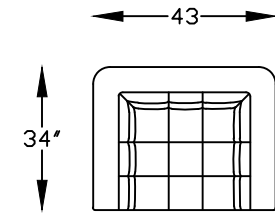

124820  
COMODO SOFA

124817L & R  
COMODO ONE ARM SOFA  
\*SHOWN AS A LEFT

124810L & R  
COMODO ONE ARM LOVESEAT  
\*SHOWN AS A LEFT

124804  
COMODO CHAIR

124853L & R  
COMODO RETURN SOFA  
\*SHOWN AS A LEFT

124864L & R  
ARMLESS LOVESEAT W/BUMPER  
\*SHOWN AS A LEFT

PILLOW DESCRIPTION

<p>P#1</p>	<p>P#2</p>	<p>P#3</p>
<p>Back pillows 25" X 16" P1248BPL</p>	<p>Kidney pillows 21" X 11" P1248BPS</p>	<p>BOLSTER PILLOW 5" X 22" X 9" P1202AP</p>

\*124820 NOT TO SCALE

124801  
OTTOMAN

Scale: 1/4" = 1'-00"

This schematic is current as 11/03/21. The company reserves the right to change dimensions and products offered. A more recent schematic may be available for this series. To see the most current schematic, go to <http://lazarind.com>