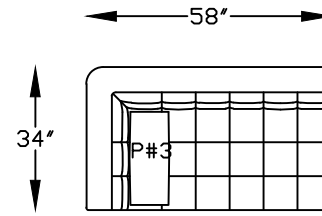

124820  
COMODO SOFA

124817L & R  
COMODO ONE ARM SOFA  
\*SHOWN AS A LEFT

124810L & R  
COMODO ONE ARM LOVESEAT  
\*SHOWN AS A LEFT

124804  
COMODO CHAIR

124853L & R  
COMODO RETURN SOFA  
\*SHOWN AS A LEFT

124864L & R  
ARMLESS LOVESEAT W/BUMPER  
\*SHOWN AS A LEFT

PILLOW DESCRIPTION

<p>P#1</p>	<p>P#2</p>	<p>P#3</p>
<p>Back pillows 25" X 16" P1248BPL</p>	<p>Kidney pillows 21" X 11" P1248BPS</p>	<p>BOLSTER PILLOW 5" X 22" X 9" P1202AP</p>

\*124820 NOT TO SCALE

124801  
OTTOMAN

Scale: 1/4" = 1'-00"

This schematic is current as 11/03/21. The company reserves the right to change dimensions and products offered. A more recent schematic may be available for this series. To see the most current schematic, go to <http://lazarind.com>