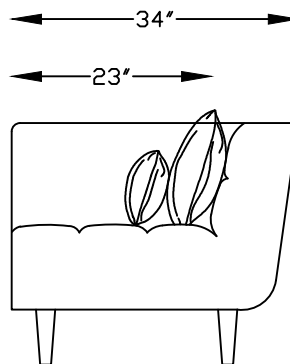

124820  
COMODO SOFA

124817L & R  
COMODO ONE ARM SOFA  
\*SHOWN AS A LEFT

124810L & R  
COMODO ONE ARM LOVESEAT  
\*SHOWN AS A LEFT

124804  
COMODO CHAIR

124853L & R  
COMODO RETURN SOFA  
\*SHOWN AS A LEFT

124864L & R  
ARMLESS LOVESEAT W/BUMPER  
\*SHOWN AS A LEFT

PILLOW DESCRIPTION

<p>P#1</p>	<p>P#2</p>	<p>P#3</p>
<p>Back pillows 25" X 16" P1248BPL</p>	<p>Kidney pillows 21" X 11" P1248BPS</p>	<p>BOLSTER PILLOW 5" X 22" X 9" P1202AP</p>

\*124820 NOT TO SCALE

124801  
OTTOMAN

Scale: 1/4" = 1'-00"

This schematic is current as 11/03/21. The company reserves the right to change dimensions and products offered. A more recent schematic may be available for this series. To see the most current schematic, go to <http://lazarind.com>